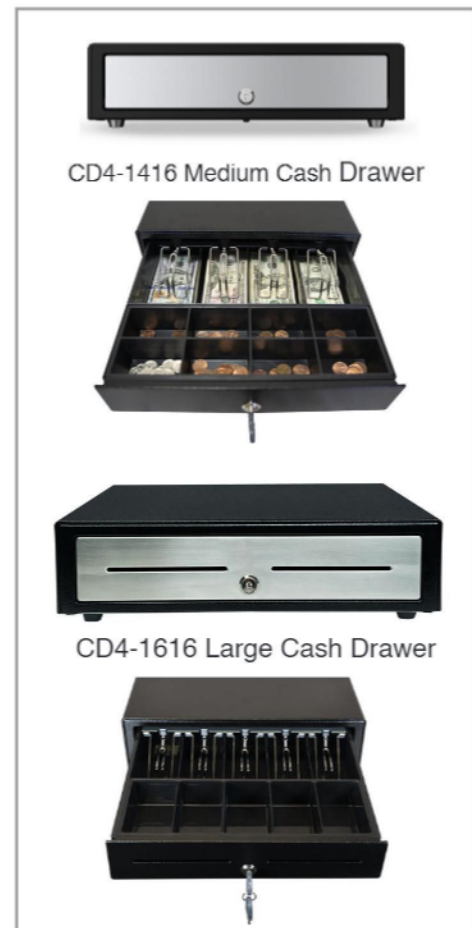

Equipped for standard note sizes, the 14" x 16" (350mm x 405mm) cash drawer features a 4 Note / 8 Coin drawer and the 16" x 16" (410mm x 415mm) model includes a 4 note / 8 coin or 8 note / 8 coin drawer. Star CD4 Series cash drawers feature a reinforced top creating added strength to securely support POS terminals and tablets.

Features:

- Reinforced Top for Added Strength
- Reliable Roller Assembly Design and Operation
- Single-key drawer with premium hinged key design
- Foldable Hinged Key Design
- High-Quality Design and Finish with Painted Drawer Interiors
- Standard Cash Drawer Cable Included
- CD1416 = 350mm x 405mm
- CD1616 = 410mm x 415mm

CD4-1416

- Medium Size (14" x 16") for compact systems
- Durable Steel Construction
- Drawer Options: 4 Note / 8 Coin

CD4-1616

- Full Size for High Cash Volume Applications (16" x 16")
- Drawer Options: 4 Note / 8 Coin or 8 Note / 8 Coin
- 2 Media Slots

CD4-1416 Medium Cash Drawer

CD4-1616 Large Cash Drawer

CD4-1416 Specifications

Dimensions with Rubber-Feet	13.8"(W)x16.0"(L)x4.4"(H) / 350mm(W)x405mm(L)x110mm(H)
Weight	Approx 6.2kg
Cash Till	4 Note / 8 Coin
Security	Keys (2) for Easy Manual Release
Connectivity	Standard Printer Driven Interface with Bottom Exit Cable (Cable Included)
Media Slot	No
Reliability	1,000,000 Opens